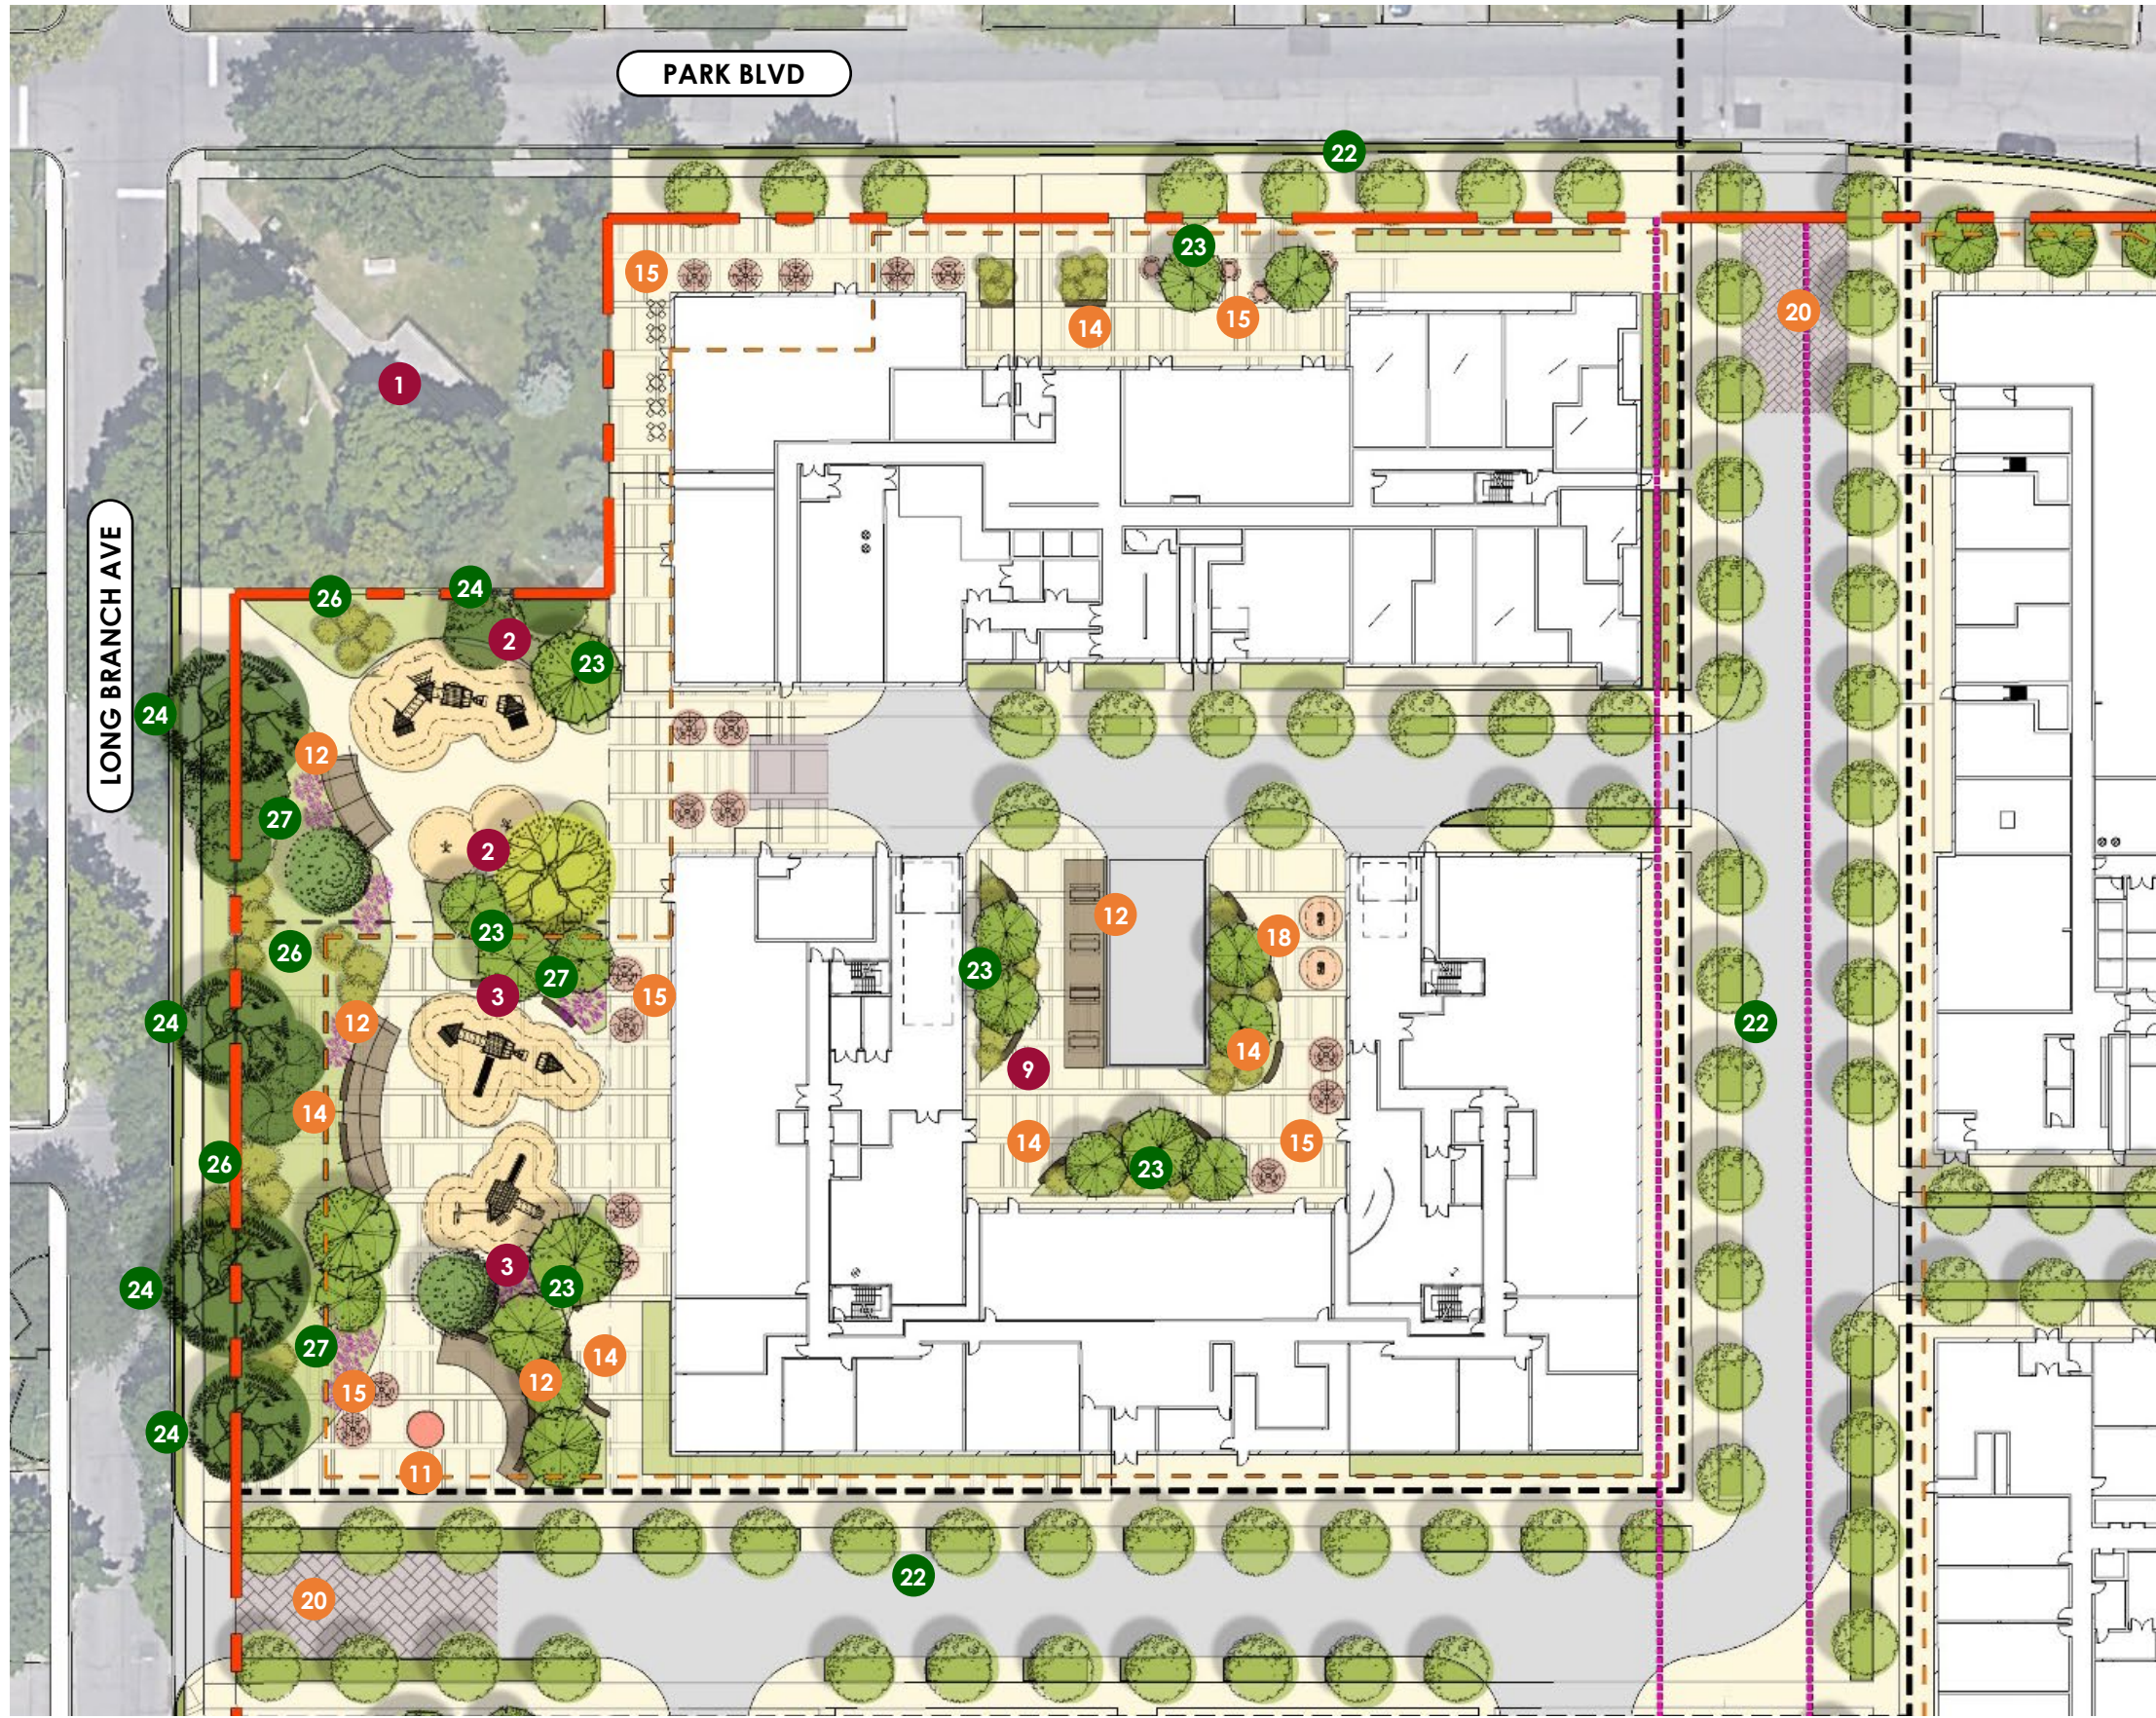

LAND USE DIAGRAM

COMMUNITY WIDE OFFERINGS

FUNCTIONAL DIAGRAM

ILLUSTRATIVE MASTERPLAN

LEGEND

- 1 Existing Park
- 2 Junior Play Area
- 3 Senior Play Area
- 4 Community Garden
- 5 Wellness Garden
- 6 Medicine Garden
- 7 Daycare Play Area Gated
- 8 Pet Area
- 9 Passive Outdoor Amenity Space
- 10 Linear Community Plaza
- 11 Art / Signage
- 12 Canopy / Trellis
- 13 Lounging Chairs
- 14 Seating
- 15 Patio Tables & Chairs
- 16 Picnic Tables
- 17 Pingpong Tables
- 18 Exercise Equipment
- 19 Catenary Lighting
- 20 Heavy Duty Vehicular Paving
- 21 Grass Mound
- 22 Boulevard Trees
- 23 Shade Trees
- 24 Existing Tree
- 25 Large Feature Tree
- 26 Shrubs
- 27 Pollinators

PLAN ENLARGEMNT – PLAY AREAS

LEGEND

- 1 Existing Park
- 2 Junior Play Area
- 3 Senior Play Area
- 4 Community Garden
- 5 Wellness Garden
- 6 Medicine Garden
- 7 Daycare Play Area Gated
- 8 Pet Area
- 9 Passive Outdoor Amenity Space
- 10 Linear Community Plaza
- 11 Art / Signage
- 12 Canopy / Trellis
- 13 Lounging Chairs
- 14 Seating
- 15 Tables & Chairs
- 16 Picnic Tables
- 17 Pingpong Tables
- 18 Exercise Equipment
- 19 Catenary Lighting
- 20 Heavy Duty Vehicular Paving
- 21 Grass Mound
- 22 Boulevard Trees
- 23 Shade Trees
- 24 Existing Tree
- 25 Large Feature Tree
- 26 Shrubs
- 27 Pollinators

PLAN ENLARGEMNT

LEGEND

- 1 Existing Park
- 2 Junior Play Area
- 3 Senior Play Area
- 4 Community Garden
- 5 Wellness Garden
- 6 Medicine Garden
- 7 Daycare Play Area Gated
- 8 Pet Area
- 9 Passive Outdoor Amenity Space
- 10 Linear Community Plaza
- 11 Art / Signage
- 12 Canopy / Trellis
- 13 Lounging Chairs
- 14 Seating
- 15 Tables & Chairs
- 16 Picnic Tables
- 17 Pingpong Tables
- 18 Exercise Equipment
- 19 Catenary Lighting
- 20 Heavy Duty Vehicular Paving
- 21 Grass Mound
- 22 Boulevard Trees
- 23 Shade Trees
- 24 Existing Tree
- 25 Large Feature Tree
- 26 Shrubs
- 27 Pollinators