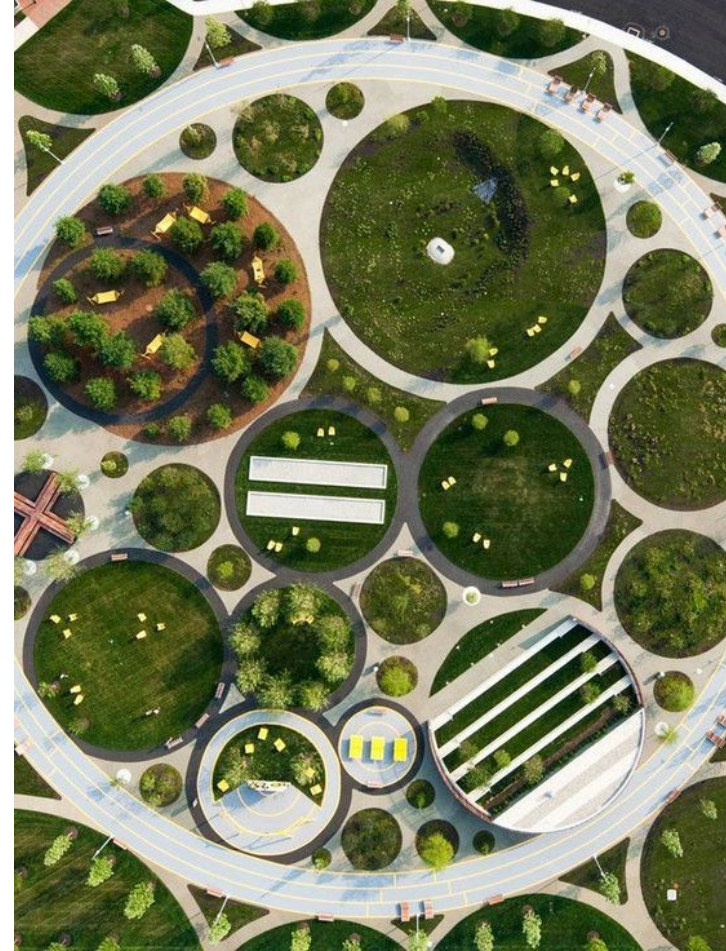

LAKE PROMENADE

TORONTO, ONTARIO

LANDSCAPE CONCEPT PACKAGE

JUNE 19, 2024

A SENSE OF PLACE

DIVERSITY OF SPACES

INCLUSIVE SPACES

VERSATILITY

LAND USE DIAGRAM

COMMUNITY WIDE OFFERINGS

FUNCTIONAL DIAGRAM

ILLUSTRATIVE MASTERPLAN

LEGEND

- 1 Existing Park
- 2 Junior Play Area
- 3 Senior Play Area
- 4 Community Garden
- 5 Wellness Garden
- 6 Medicine Garden
- 7 Daycare Play Area Gated
- 8 Pet Area
- 9 Passive Outdoor Amenity Space
- 10 Linear Community Plaza
- 11 Art / Signage
- 12 Canopy / Trellis
- 13 Lounging Chairs
- 14 Seating
- 15 Patio Tables & Chairs
- 16 Picnic Tables
- 17 Pingpong Tables
- 18 Exercise Equipment
- 19 Catenary Lighting
- 20 Heavy Duty Vehicular Paving
- 21 Grass Mound
- 22 Boulevard Trees
- 23 Shade Trees
- 24 Existing Tree
- 25 Large Feature Tree
- 26 Shrubs
- 27 Pollinators

PLAN ENLARGEMNT – PLAY AREAS

LEGEND

- 1 Existing Park
- 2 Junior Play Area
- 3 Senior Play Area
- 4 Community Garden
- 5 Wellness Garden
- 6 Medicine Garden
- 7 Daycare Play Area Gated
- 8 Pet Area
- 9 Passive Outdoor Amenity Space
- 10 Linear Community Plaza
- 11 Art / Signage
- 12 Canopy / Trellis
- 13 Lounging Chairs
- 14 Seating
- 15 Tables & Chairs
- 16 Picnic Tables
- 17 Pingpong Tables
- 18 Exercise Equipment
- 19 Catenary Lighting
- 20 Heavy Duty Vehicular Paving
- 21 Grass Mound
- 22 Boulevard Trees
- 23 Shade Trees
- 24 Existing Tree
- 25 Large Feature Tree
- 26 Shrubs
- 27 Pollinators